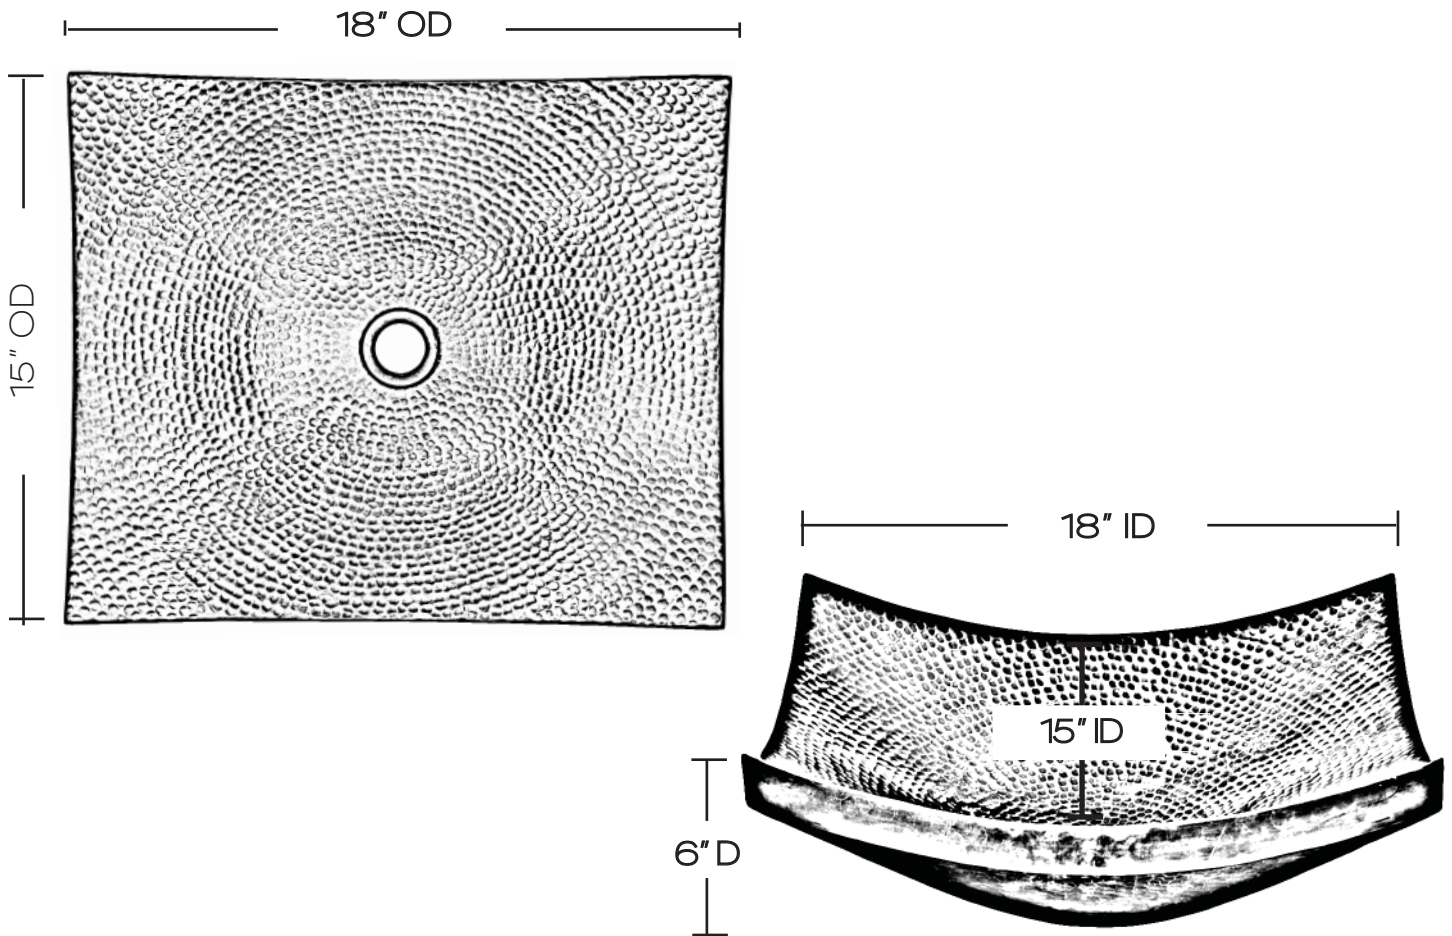

## SINK DETAILS

---

Rectangular Double Wall Handcrafted Solid Copper in Black Copper Finish.

Coordinating drain available.

Mounting Options: Partial Drop-In or Vessel Mount

---

Your copper sink is handmade and therefore a work of art. Each sink is unique and can vary 1/4" in either direction. We highly recommend waiting to receive your sink before cutting your counter top.