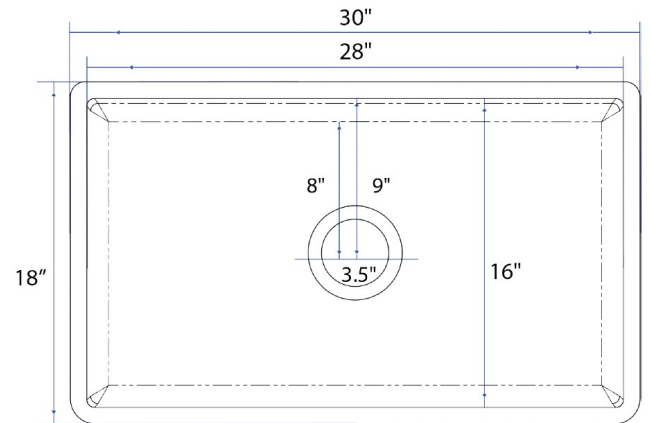

KINTSUGI

Kintsugi Fireclay Apron-Front
KSA-KINT

THOMPSON

FEATURES

- Primary Finish: Matte White
- Kintsugi-Inspired Design (Made to Order)
- Handcrafted (Designs Will Vary)
- Fire-Clay Apron-Front Construction
- Limited Lifetime Warranty

DIMENSIONS

- Outer 30" x 18" x 10"
- Inner 28" x 16" x 9"

MATERIAL

- Fireclay

AVAILABLE MATERIALS/FINISHES

Images intended for reference only:

Contact us at customerservice@thompsontraders.com or (336) 272-3003.

Thompson reserves the right to make revisions without notice to product specifications.

For the most current Specification Sheet, go to www.thompsontraders.com