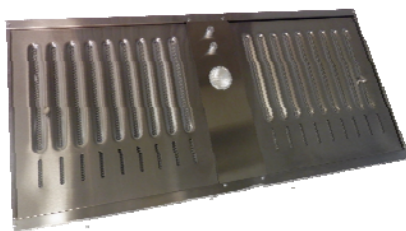

C2000SD4SB