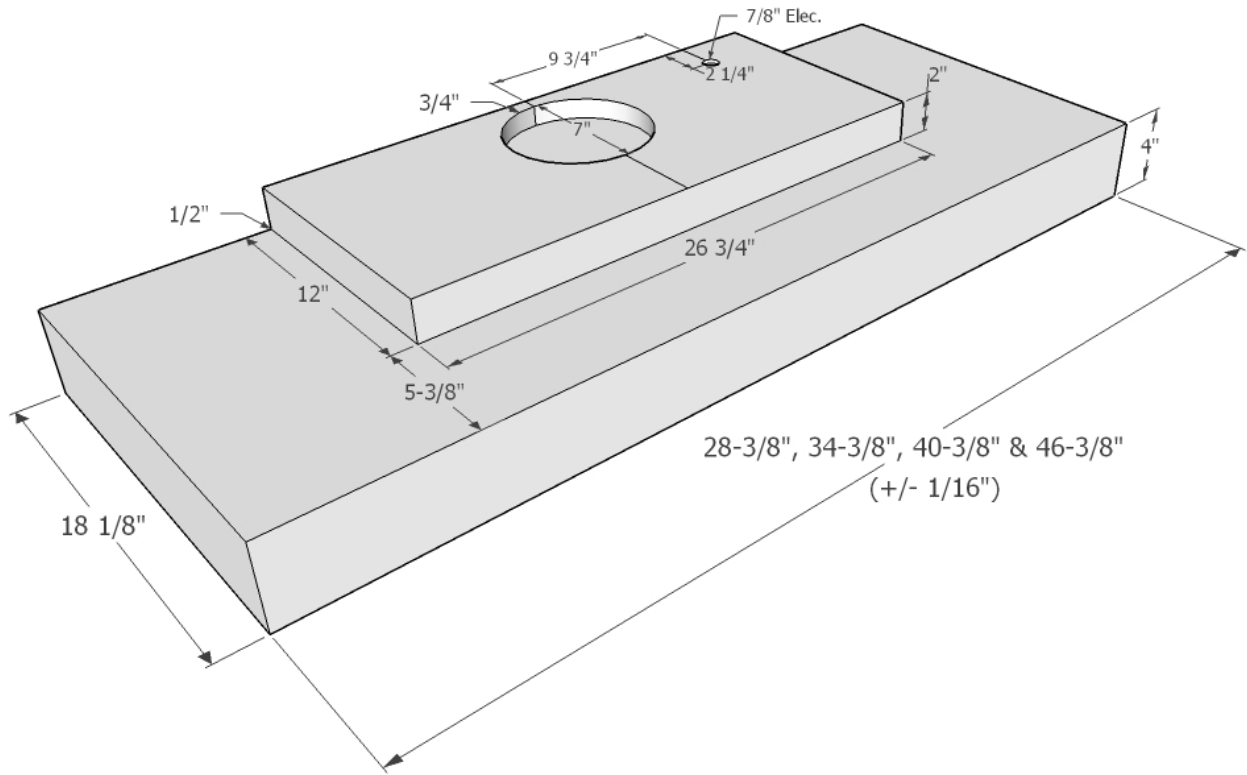

Ventilator Insert Specifications

SEVEN YEAR, IN HOME, LIMITED WARRANTY, THE BEST IN THE INDUSTRY!

All dimensions are $(\pm) 1/16$ " and are subject to change. Drawings are not to scale.