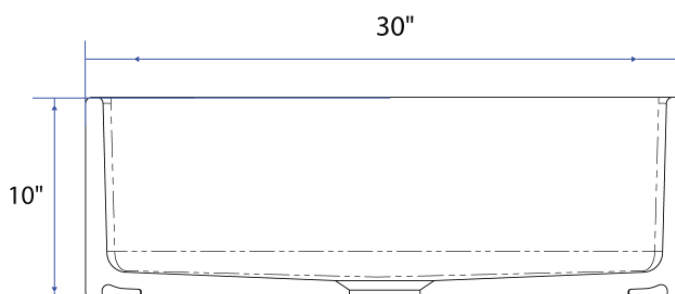

FRONT VIEW: SMOOTH APRON

Thompson Traders, Inc.
P.O. Box 7407, Greensboro, N.C. 27417
Ph: 336.272.3003
customerservice@thompsontraders.com
www.thompsontraders.com