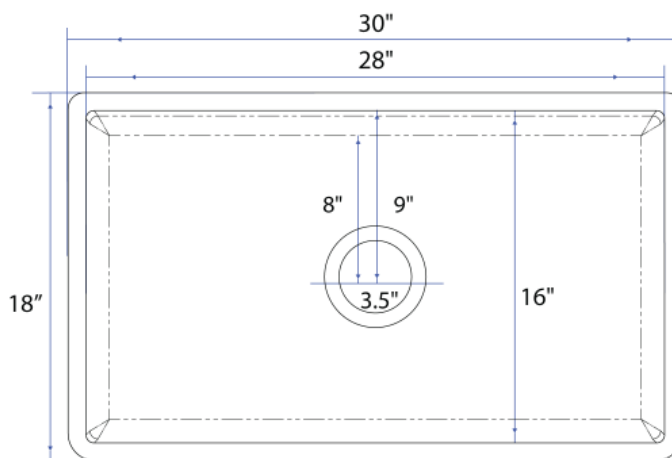

Fireclay by Thompson Traders

THOMPSON
TRADERS

Single Bowl Farmhouse Fireclay 30 in. Kitchen Sink in Gloss White with Drain and Grid

Item: KSA-499FC

- Included: Stainless Steel Kitchen Sink Bottom Grid and Brushed Nickel Basket Strainer Drain
- Thompson Traders' fireclay sinks offer a traditional style of a classic farmhouse sink
- Farmhouse installation is made easy with 90-degree side walls and a flat bottom
- Featuring a deep, single bowl allows for optimal space to clean dishes, soak pots, prepare meals, and more
- Thompson Traders' fireclay sinks are finished with a fired-on glaze, creating a dense and ultra-durable material that is resistant to stains, chips, scratches, and rust
- The sink is easy to clean with its non-porous and thick surface
- Protected under Thompson Traders' Limited Lifetime Warranty