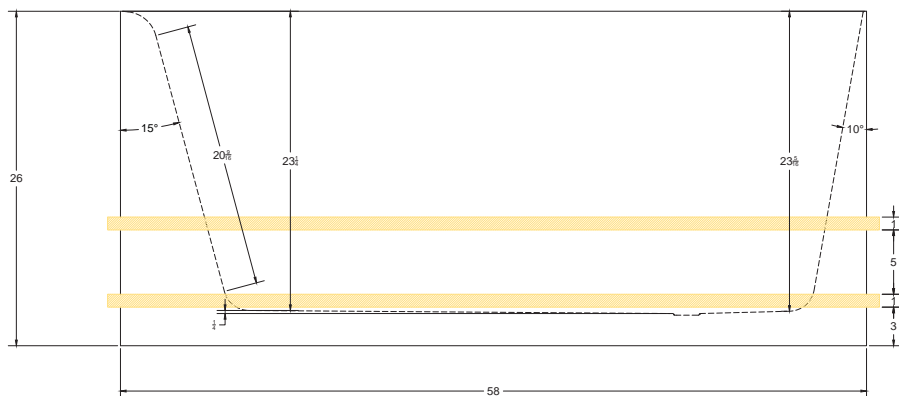

Quintana Tub

THOMPSON
TRADERS

Item: KCT60

- Handcrafted Copper and Brass in Burnished Nickel and Satin Brass
- Satin Brass is a Living Finish and Burnished Nickel is a Lifetime Finish
- Available in Custom Sizes
- Easy to Clean and Maintain
- Limited Lifetime Warranty
- Dimensions: 60" L x 28" W x 26" H