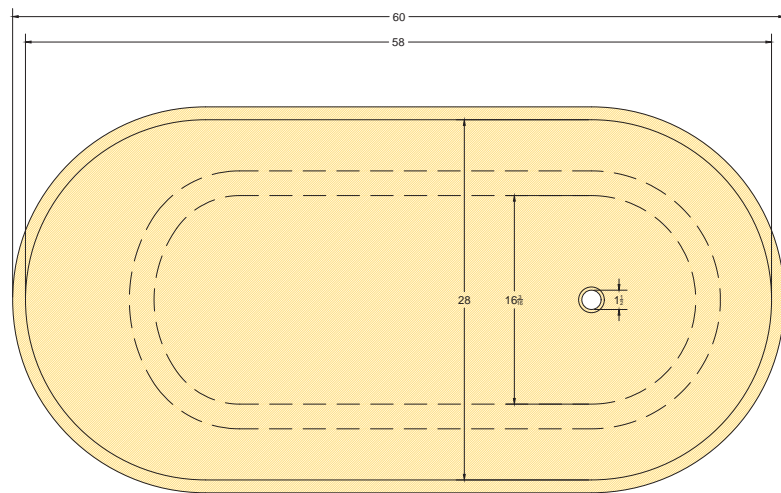

Quintana Tub

THOMPSON
TRADERS

Item: KCT60

- Handcrafted Copper and Brass in Burnished Nickel and Satin Brass
- Satin Brass is a Living Finish and Burnished Nickel is a Lifetime Finish
- Available in Custom Sizes
- Easy to Clean and Maintain
- Limited Lifetime Warranty
- Dimensions: 60" L x 28" W x 26" H