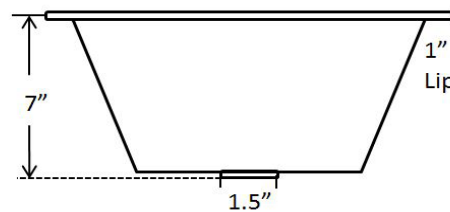

Tamayo

Tamayo Hammered Stainless Steel

(Formally Hammered Stainless Picssao)

Item: 1S-HSS

- Square hand hammered stainless steel 18 gauge
- Easy to clean and maintain
- Rigorously tested to ensure no puddling or leaking
- Sound dampening panels and coating to reduce noise
- Coordinating drain available
- Limited Lifetime Warranty

Dimensions:
Outer $15 \frac{5}{8}$ " ,7" depth
Inner $13 \frac{5}{8}$ " ,7" depth

For more information scan our QR code.
• iPhone open camera and hover over code click on pop-up and it will redirect you
• Android download QR app Lighting QR and follow instructions