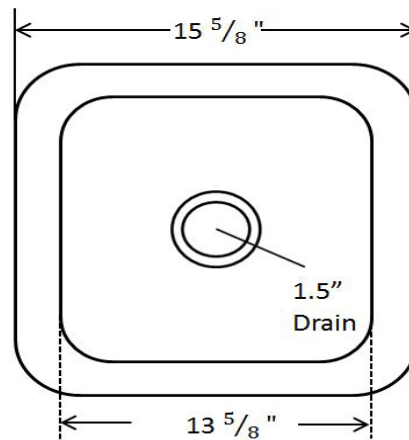

Tamayo

Tamayo Hammered Stainless Steel

(Formally Hammered Stainless Picssao)

Item: 1S-HSS

- Square hand hammered stainless steel 18 gauge
- Easy to clean and maintain
- Rigorously tested to ensure no puddling or leaking
- Sound dampening panels and coating to reduce noise
- Coordinating drain available
- Limited Lifetime Warranty

Dimensions:
Outer $15 \frac{5}{8}$ " ,7" depth
Inner $13 \frac{5}{8}$ " ,7" depth

For more information scan our QR code.
• iPhone open camera and hover over code click on pop-up and it will redirect you
• Android download QR app Lighting QR and follow instructions