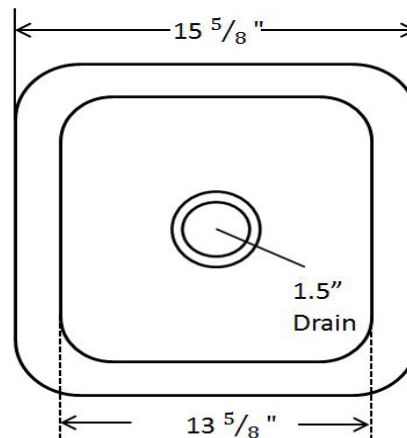

Tamayo Tamayo Palla

(Formally Tamayo Palla)

Item: 1SPC-LA

- Square handcrafted rose gold 18 gauge
- Easy to clean and maintain
- Rigorously tested to ensure no puddling or leaking
- Sound dampening panels and coating to reduce noise
- Coordinating drain available
- Limited Lifetime Warranty

Dimensions:
Outer $15 \frac{5}{8}$ " x $15 \frac{5}{8}$ ", 7" depth
Inner $13 \frac{5}{8}$ " x $13 \frac{5}{8}$ ", 7" depth

For more information scan our QR code.
• iPhone open camera and hover over code click on pop-up and it will redirect you
• Android download QR app Lighting QR and follow instructions