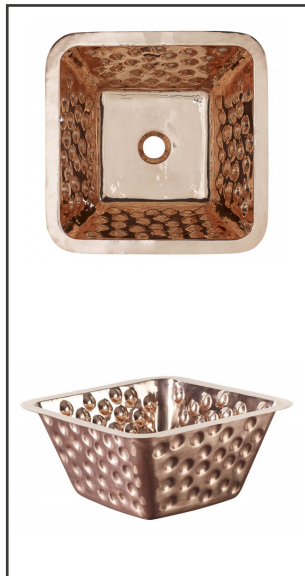

Tamayo Tamayo Palla

(Formally Tamayo Palla)

Item: 1SPC-LA

- Square handcrafted rose gold 18 gauge
- Easy to clean and maintain
- Rigorously tested to ensure no puddling or leaking
- Sound dampening panels and coating to reduce noise
- Coordinating drain available
- Limited Lifetime Warranty

Dimensions:
Outer $15 \frac{5}{8}$ " x $15 \frac{5}{8}$ ", 7" depth
Inner $13 \frac{5}{8}$ " x $13 \frac{5}{8}$ ", 7" depth

For more information scan our QR code.
• iPhone open camera and hover over code click on pop-up and it will redirect you
• Android download QR app Lighting QR and follow instructions