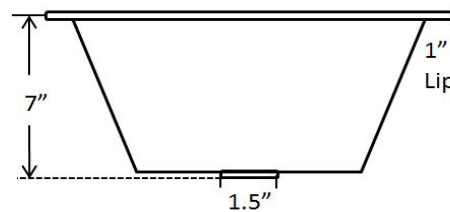

Tamayo Tamayo Palla

(Formally Tamayo Palla)

Item: 1SPC-LA

- Square handcrafted rose gold 18 gauge
- Easy to clean and maintain
- Rigorously tested to ensure no puddling or leaking
- Sound dampening panels and coating to reduce noise
- Coordinating drain available
- Limited Lifetime Warranty

Dimensions:
Outer $15 \frac{5}{8}$ " x $15 \frac{5}{8}$ ", 7" depth
Inner $13 \frac{5}{8}$ " x $13 \frac{5}{8}$ ", 7" depth

For more information scan our QR code.
• iPhone open camera and hover over code click on pop-up and it will redirect you
• Android download QR app Lighting QR and follow instructions