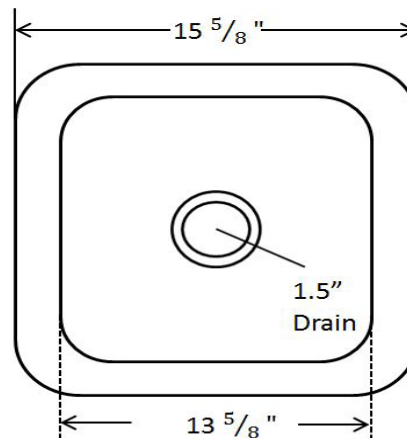

# Tamayo Hammered Antique Copper

(Formally Hammered Antique Copper Picasso)

Item: 1SAC

- Square hand hammered antique copper 14 gauge
- Easy to clean and maintain
- Rigorously tested to ensure no puddling or leaking
- Sound dampening panels and coating to reduce noise
- Coordinating drain available
- Limited Lifetime Warranty

Dimensions:  
Outer  $15 \frac{5}{8}$ " x  $15 \frac{5}{8}$ ", 7" depth  
Inner  $13 \frac{5}{8}$ " x  $13 \frac{5}{8}$ ", 7" depth

For more information scan our QR code.  
• iPhone open camera and hover over code click on pop-up and it will redirect you  
• Android download QR app Lighting QR and follow instructions