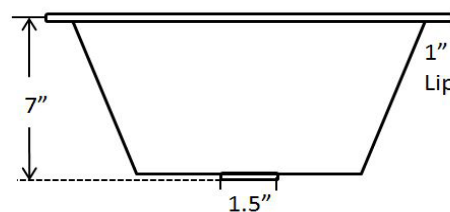

# Tamayo Hammered Antique Copper

(Formally Hammered Antique Copper Picasso)

Item: 1SAC

- Square hand hammered antique copper 14 gauge
- Easy to clean and maintain
- Rigorously tested to ensure no puddling or leaking
- Sound dampening panels and coating to reduce noise
- Coordinating drain available
- Limited Lifetime Warranty

Dimensions:  
Outer  $15 \frac{5}{8}$ " x  $15 \frac{5}{8}$ ", 7" depth  
Inner  $13 \frac{5}{8}$ " x  $13 \frac{5}{8}$ ", 7" depth

For more information scan our QR code.  
• iPhone open camera and hover over code click on pop-up and it will redirect you  
• Android download QR app Lighting QR and follow instructions