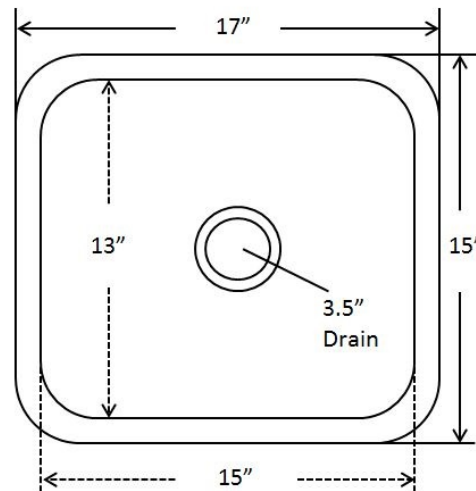

Rivera  
Rivera Hammered Brass  
(Formally Hammered Brass Como)

Item: KPU-1715HPB

- Rectangular hand hammered brass 16 gauge
- Easy to clean and maintain
- Sound dampening panels and coating to reduce noise
- Rigorously tested to ensure no puddling or leaking
- Coordinating drain available
- Limited Lifetime Warranty

Dimensions:  
Outer 17" x 15", 8" depth  
Inner 15" x 13", 8" depth

For more information scan our QR code.  
• iPhone open camera and hover over code click on pop-up and it will redirect you  
• Android download QR app Lighting QR and follow instructions