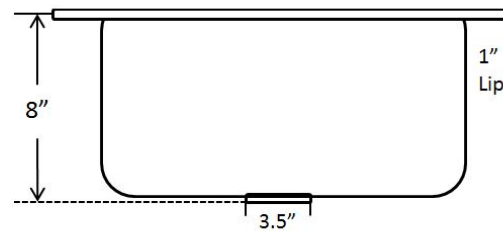

Rivera  
Rivera Hammered Brass  
(Formally Hammered Brass Como)

Item: KPU-1715HPB

- Rectangular hand hammered brass 16 gauge
- Easy to clean and maintain
- Sound dampening panels and coating to reduce noise
- Rigorously tested to ensure no puddling or leaking
- Coordinating drain available
- Limited Lifetime Warranty

Dimensions:  
Outer 17" x 15", 8" depth  
Inner 15" x 13", 8" depth

For more information scan our QR code.  
• iPhone open camera and hover over code click on pop-up and it will redirect you  
• Android download QR app Lighting QR and follow instructions