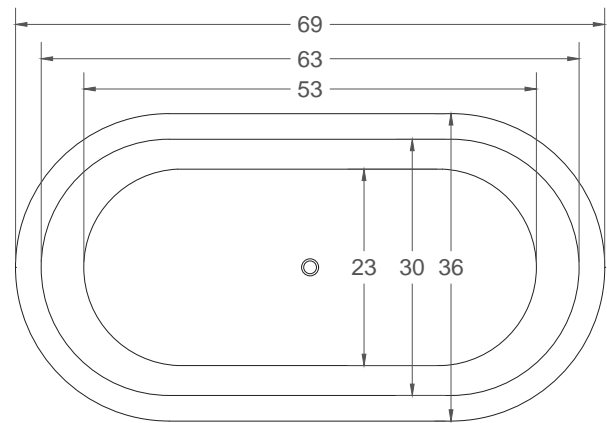

Item: TBT-6960-DW

- Handcrafted Copper in Antique Copper Finish
- Lifetime Finish That Will Not Patina Over Time
- Easy to Clean and Maintain
- Limited Lifetime Warranty
- Coordinating Drain Available
- Fits 2½" Drain
- Overflow Can Be Added Upon Request
- Dimensions: 58" L x 28" W x 26" to 19½" H

TOP VIEW

SIDE VIEW