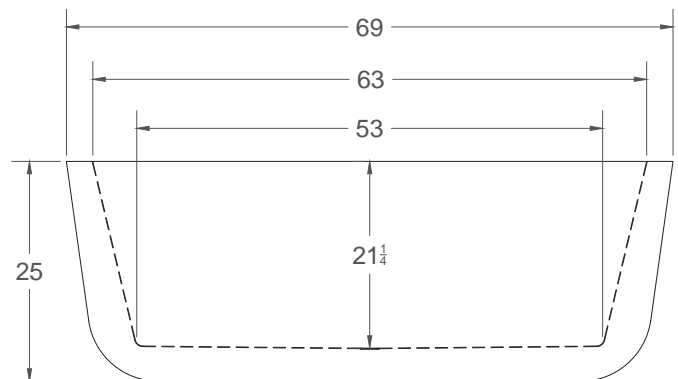

Item: TBT-6960-DW

- Handcrafted Copper in Antique Copper Finish
- Lifetime Finish That Will Not Patina Over Time
- Easy to Clean and Maintain
- Limited Lifetime Warranty
- Coordinating Drain Available
- Fits 2½" Drain
- Overflow Can Be Added Upon Request
- Dimensions: 58" L x 28" W x 26" to 19½" H

TOP VIEW

SIDE VIEW