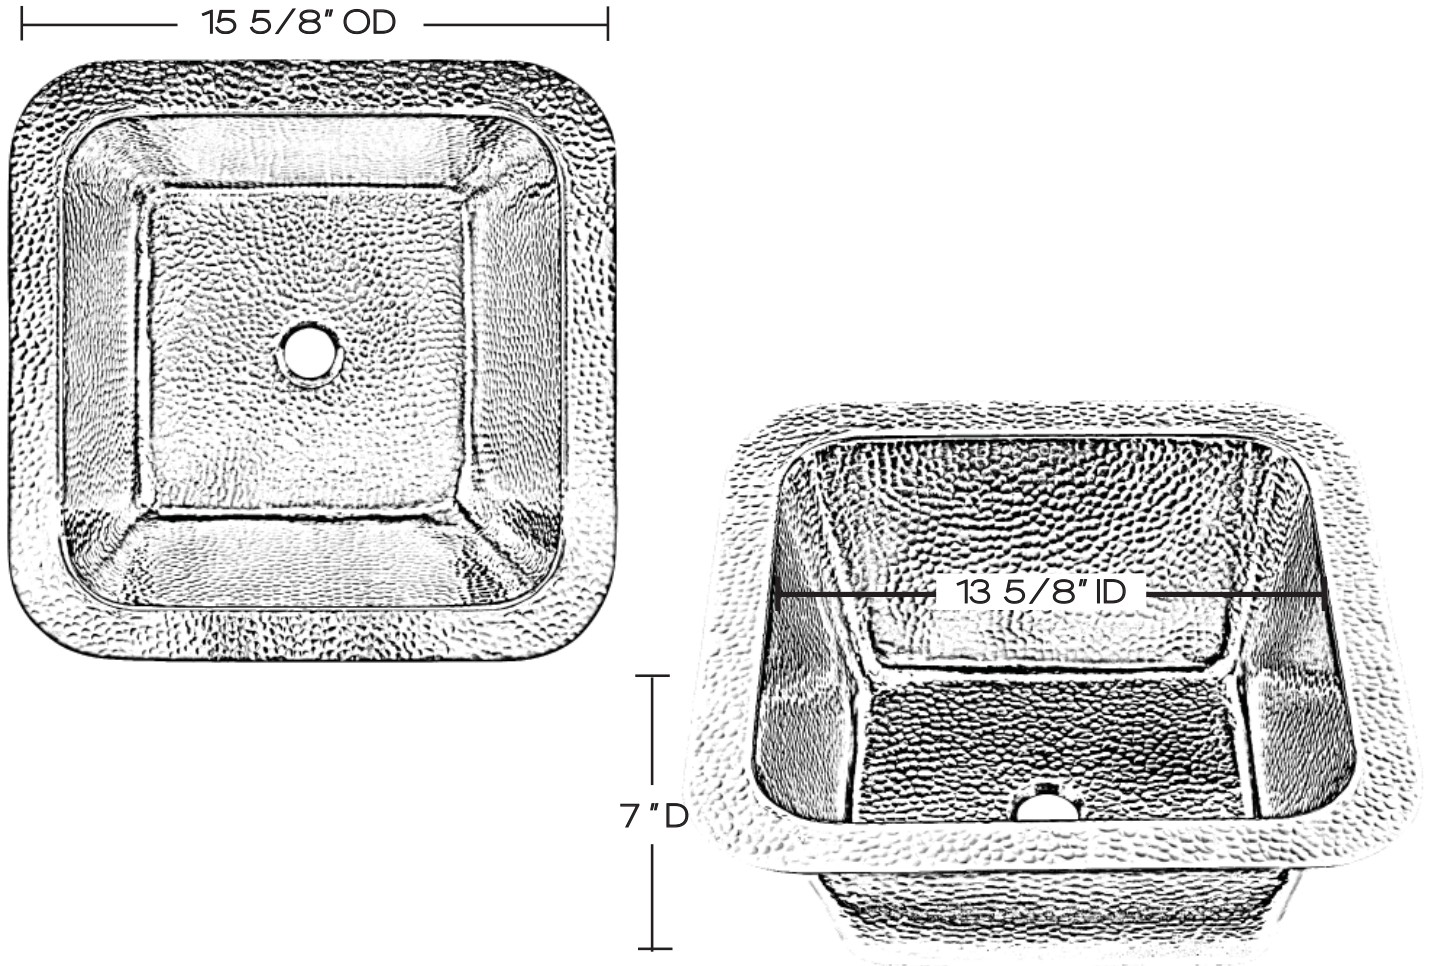

Antique Copper Picasso

1SAC

SINK DETAILS

Square flat bottom handcrafted solid copper in antique copper finish.

Coordinating drain available

Mounting Options: Under Mount or Drop-In

Your copper sink is handmade and therefore a work of art. Each sink is unique and can vary 1/4" in either direction. We highly recommend waiting to receive your sink before cutting your counter top.