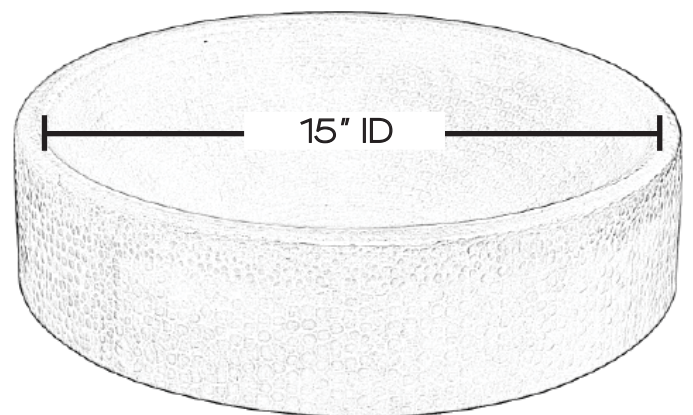

SINK DETAILS

Round Semi-Double Wall Handcrafted Solid Copper in Black Copper Finish.

Coordinating drain included.

Mounting Options: Partial Drop-In or Vessel Mount

PART	DESCRIPTION	QUANTITY
A	Bath Sink	1
B	Grid Drain	1

17" OD

6 1/2" D

Your copper sink A is handmade and therefore a work of art. Each sink is unique and can vary 1/4" in either direction. We highly recommend waiting to receive your sink before cutting your counter top.