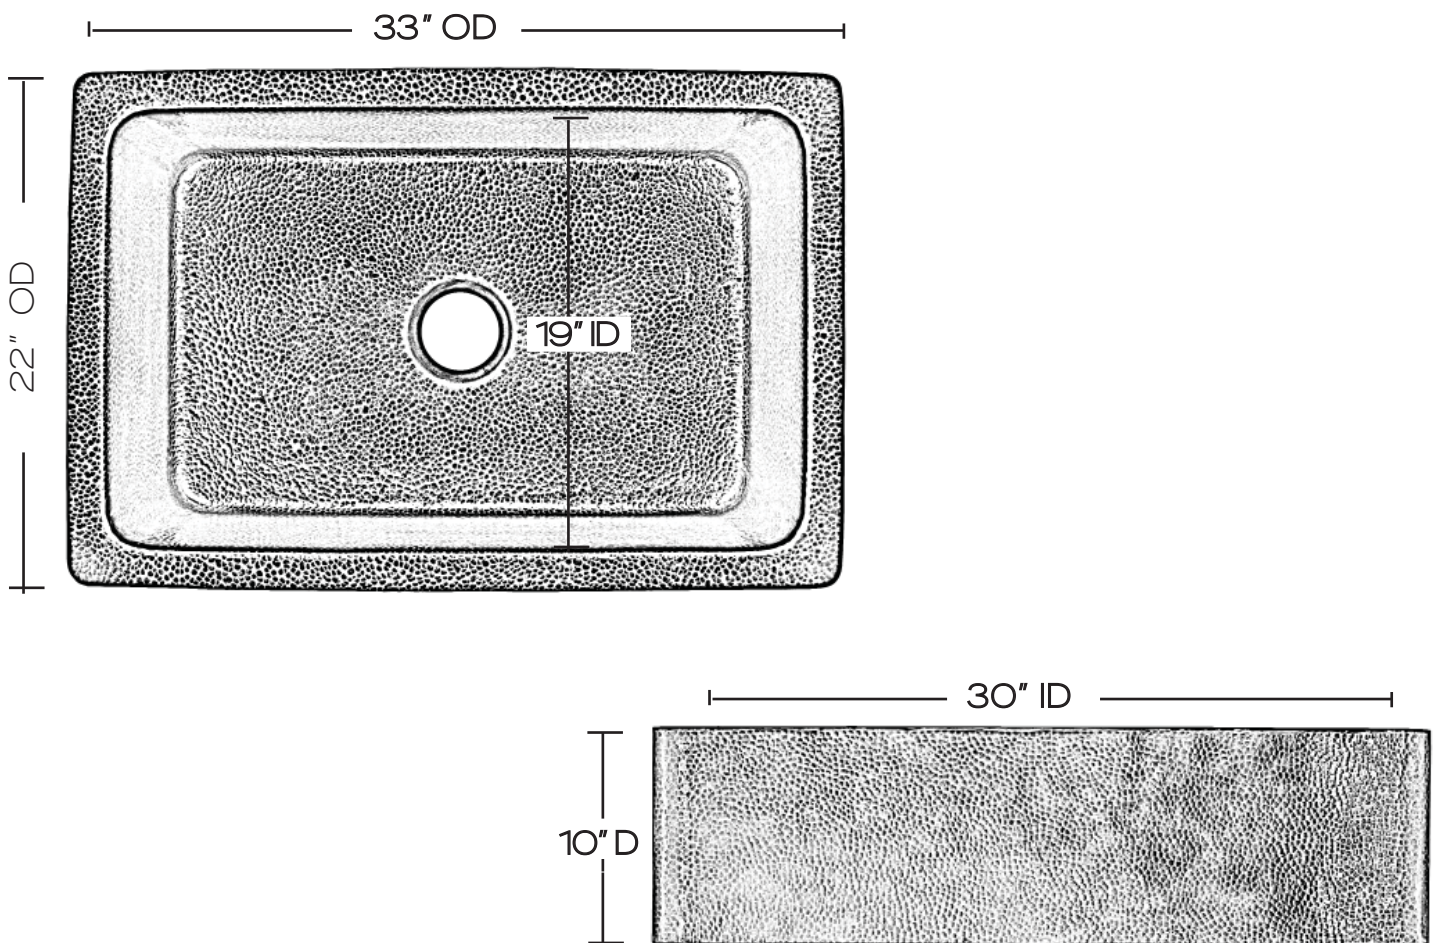

## SINK DETAILS

---

Farmhouse Apron Front Single Bowl Hand Hammered Solid Copper in Black Copper Finish.

Coordinating drain available.

Mounting Options: Under Mount or Drop-In

---

Your copper sink is handmade and therefore a work of art. Each sink is unique and can vary 1/4" in either direction. We highly recommend waiting to receive your sink before cutting your counter top.