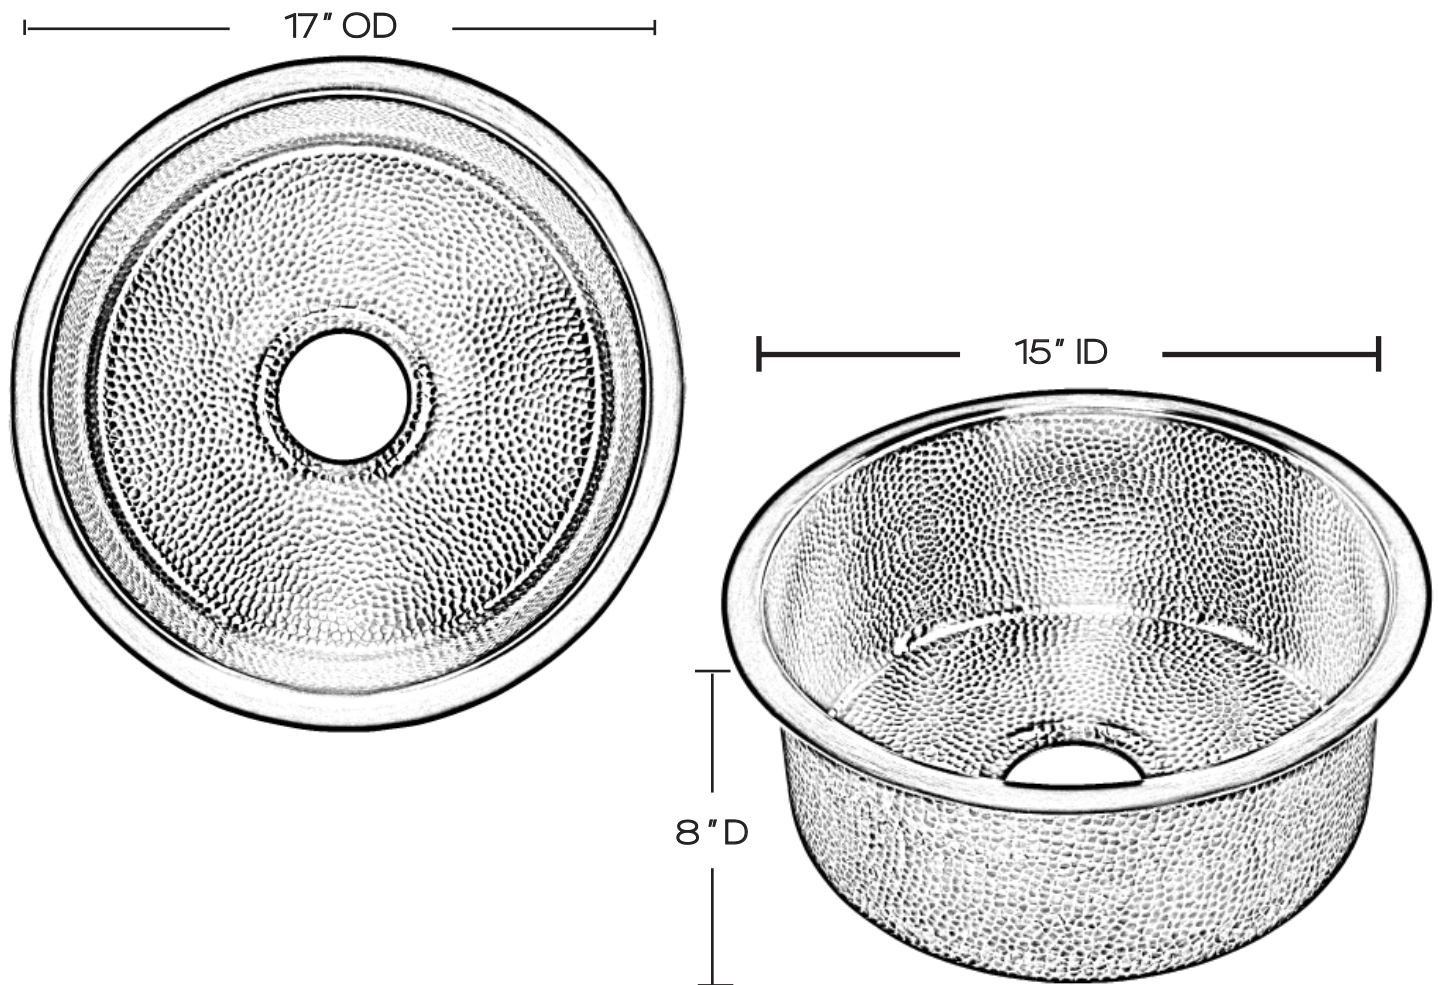

SINK DETAILS

Round Hand Hammered Solid Copper in Black Copper Finish.

Coordinating drain available.

Mounting Options: Under Mount or Drop-In

Your copper sink is handmade and therefore a work of art. Each sink is unique and can vary 1/4" in either direction. We highly recommend waiting to receive your sink before cutting your counter top.