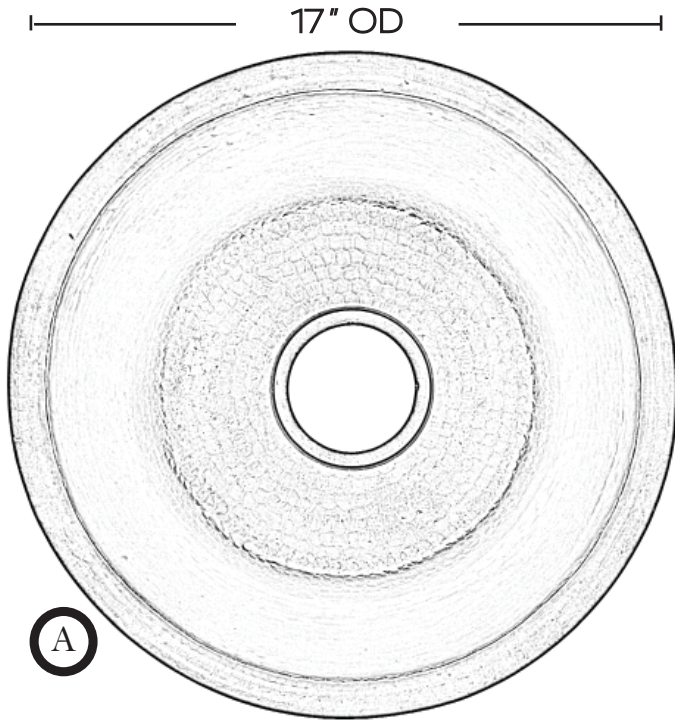

SINK DETAILS

Round Hand Hammered Solid Copper in Black Copper Finish.
Coordinating drain included.
Mounting Options: Under Mount or Drop-In

PART	DESCRIPTION	QUANTITY
A	Bath Sink	1
B	Disposal Flange and Stopper	1

Your copper sink A is handmade and therefore a work of art. Each sink is unique and can vary 1/4" in either direction. We highly recommend waiting to receive your sink before cutting your counter top.