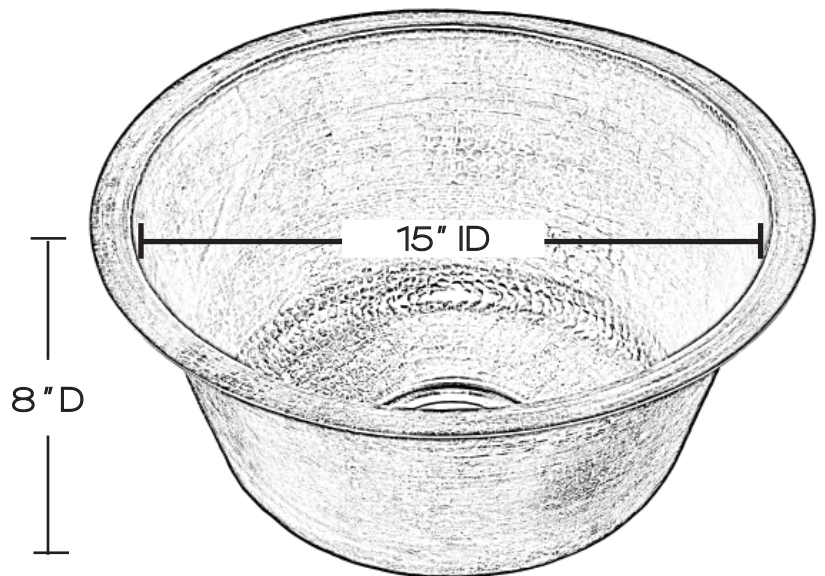

SINK DETAILS

Round Hand Hammered Solid Copper in Black Copper Finish.
Coordinating drain included.
Mounting Options: Under Mount or Drop-In

PART	DESCRIPTION	QUANTITY
A	Bath Sink	1
B	Disposal Flange and Stopper	1

Your copper sink A is handmade and therefore a work of art. Each sink is unique and can vary 1/4" in either direction. We highly recommend waiting to receive your sink before cutting your counter top.