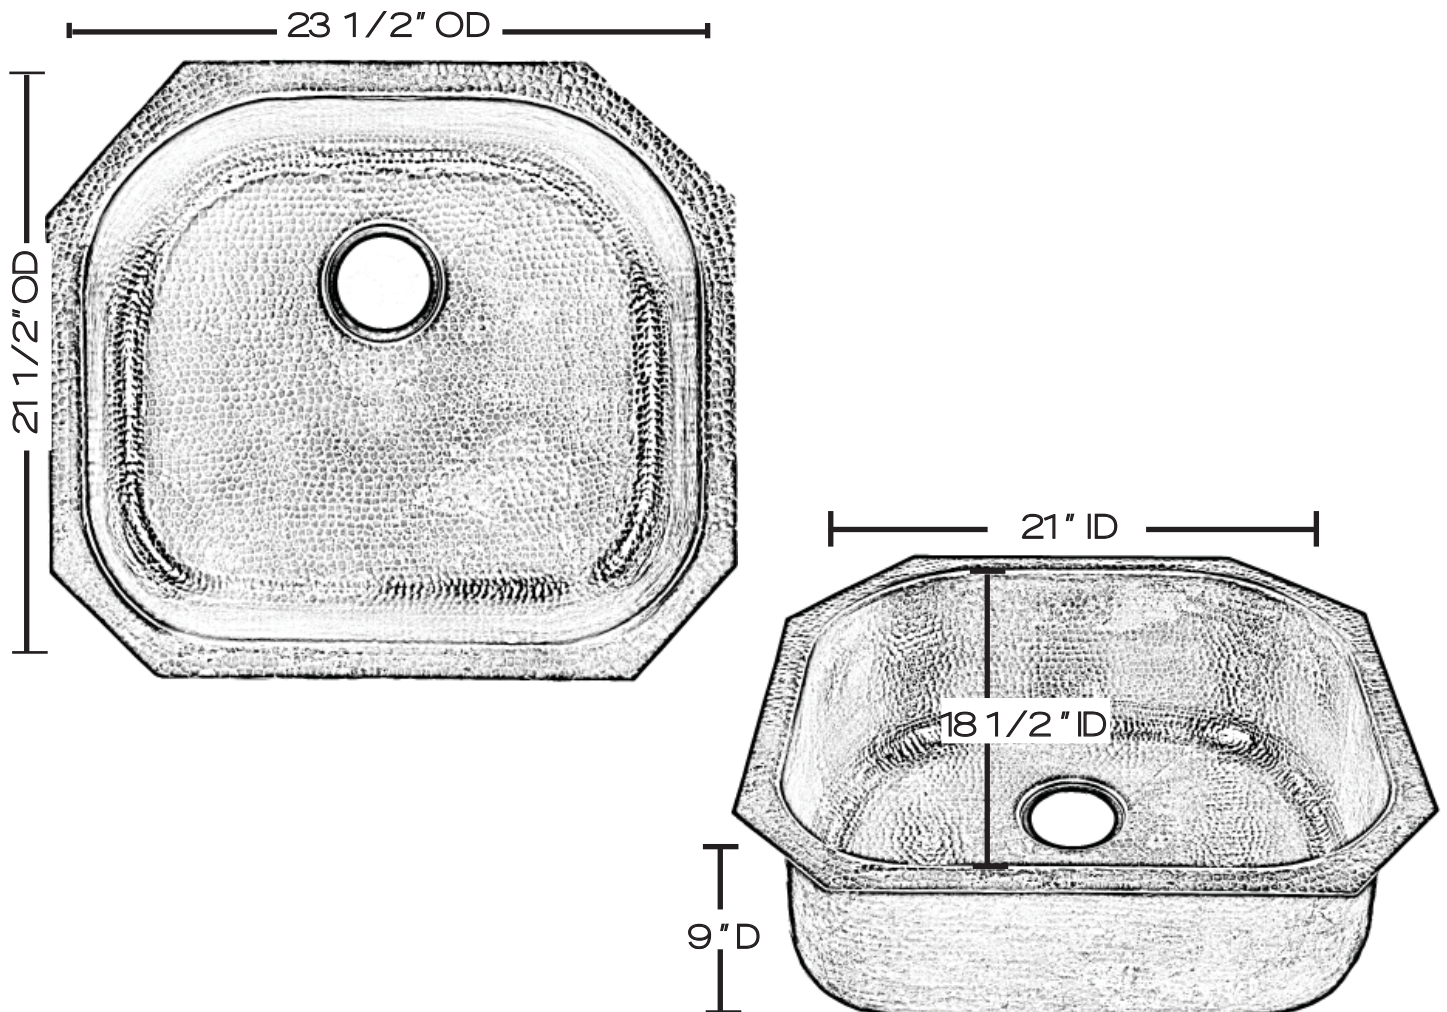

SINK DETAILS

---

Hand Hammered Seamless Construction Solid Copper Prep Sink  
in Black Copper Finish.

Coordinating Drain Available

Mounting Options: Under Mount or Drop-In

---

Your copper sink is handmade and therefore a work of art. Each sink is unique and can vary 1/4" in either direction. We highly recommend waiting to receive your sink before cutting your counter top.